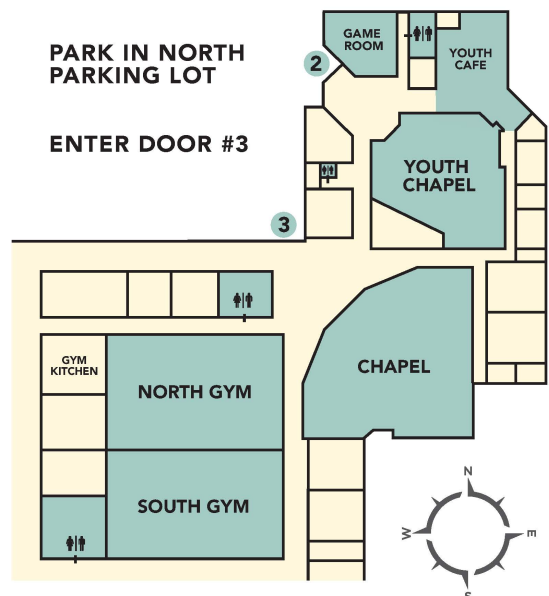

Church Planters Retreat Discover Church - Oak Creek

7311 S. 13th Street
Oak Creek, WI
414-762-2010

Friday February 9, 2024

- 2:15 pm** - Check-in and Reception - Chapel Lobby
- 2:30 pm** - Welcome, Opening Prayer & Worship - Chapel
- 3:00 pm** - Group Session I - Speaker Kevin Cox - Chapel
- 4:05 pm** - Break-outs - Kevin Cox - Chapel
Mark Kilcoyne - Youth Chapel
- 4:50 pm** - Break & Hotel Check-in
- 5:45 pm** - Dinner - "Share Your Journey" - Gym
- 6:45 pm** - Group Session II - Speaker Nic Burleson - Chapel
- 7:30 pm** - Worship & Prayer - Chapel
- 8:00 pm** - Social - Game Room & Youth Cafe

Saturday February 10, 2024

- 8:15 am** - Reception - Chapel Lobby
- 8:30 am** - Welcome, Opening Prayer & Worship - Chapel
- 9:00 am** - Group Session III - Speaker Nick Burleson - Chapel
- 10:00 am** - Break & hotel Check-out (Hyatt by 11:00)
- 10:30 am** - Group Session IV - Jimmy McDonald & Network Church Plant Team - Chapel
- 11:40 am** - Lunch - Gym
- 12:45 pm** - Group Session V - Speaker Kevin Cox - Chapel
- 1:45 pm** - Worship, Prayer, Dismissal - Chapel

General Information

Please reserve your own lodging.

A block of rooms is available at Homewood Suites by Hilton Oak Creek at a discounted price of \$99 for a king suite. Use registration code "WNM" online. The nearest freeway exits are Exit 321 for Drexel Ave. and Exit 320 for Rawson Ave. Park in the North Parking Lot, and enter via Door #3 which leads directly to the registration table in the Chapel Lobby.

FREEWAY EXIT RAMPS:
EXIT 320 Rawson Ave.

PARKING:
Available in North Lot
ENTER:
Use Door #3

FREEWAY EXIT RAMPS:
EXIT 321 Drexel Ave.

Discover
CHURCH

7311 S 13TH ST, OAK CREEK, WI 53154
414-762-2010 • discoverchurch.org